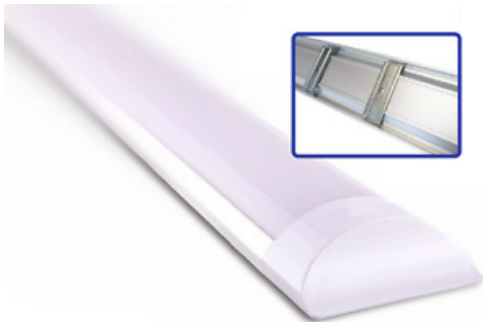

Description

Designed for easy installation with integral solid quick release brackets, these LED batten fittings are designed to enhance the room lighting. Perfect for display showrooms, offices and kitchens these are also proving popular for replacement lighting in garages and attics due to the premium crisp light quality. IP20 internal use only. Sleek Aluminium / Polycarbonate resistant Profile.No more tube replacing,

No more starter changing, No more flickering light and energy savings up to 70% compared with fluorescents.

SUPER SLIM